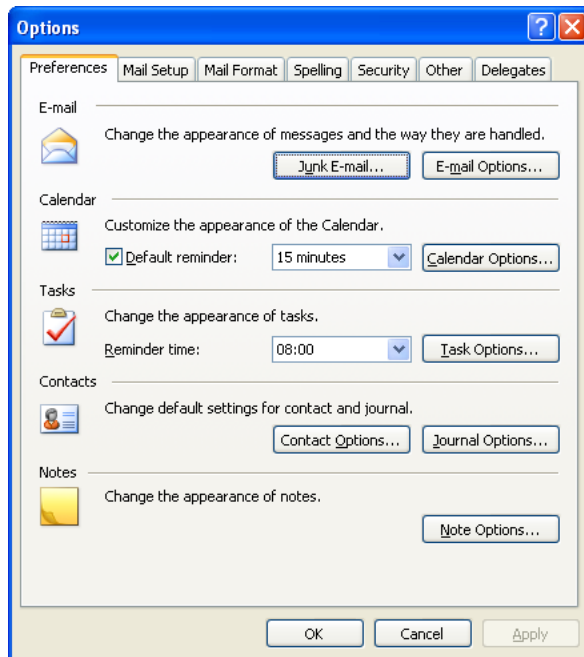

Switching on Junk Mail Filters

Tools

Select Junk Email button

Run Microsoft update to make sure you have the latest patch...

For support in setting up Outlook and all other Microsoft packages call Bronte Business Networks on 0121 506 9230.