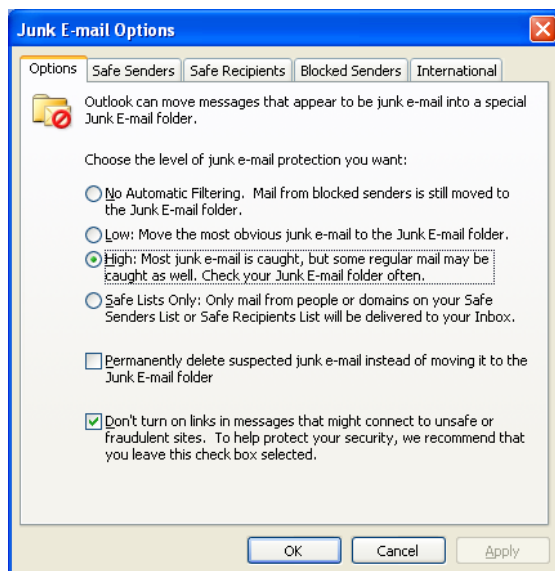

Switching on Junk Mail Filters

Tools

Select Junk Email button

Run Microsoft update to make sure you have the latest patch...

For support in setting up Outlook and all other Microsoft packages call Bronte Business Networks on 0121 506 9230.